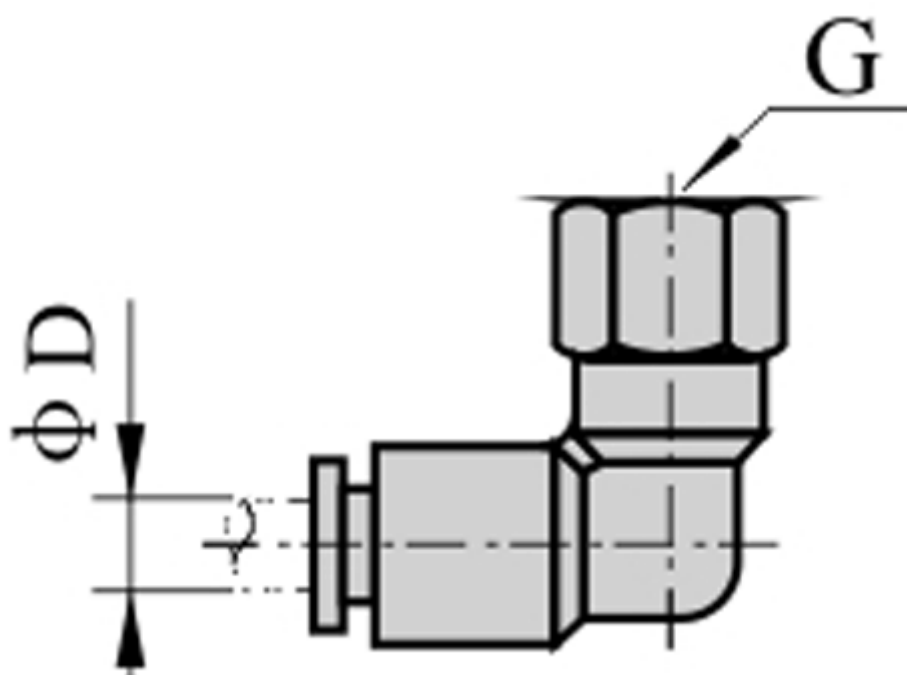

Article number: 58EPLF1204

Description: Fitting EPLF1204 female elbow connector
thread 1/2", tube diameter 12

Measures

D = 12
Thread = 1/2"